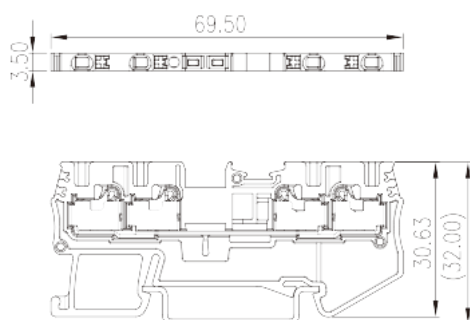

DP1.5-TR

DIN

>

:2021-09-08

:V1.2

300V, 15A, Beige (default)

	Single level Feed-Through Terminal Block, Push-in Design
	Single level Feed Through Terminal Block
	Beige (default)
	Push-in Design
	Rail mounting
(mm)	69.5
(mm)	3.5
(mm)	30.6
()	1P
	Single level
	4
	PA
	I
UL 94	V0
	500M at DC 500V

-IEC

(V)	500
(A)	17.5
(III/3)(V)	500
(III/3)(KV)	6
(mm ²)	0.14
(mm ²)	1.5
(mm ²)	0.14
(mm ²)	1.5
(mm ²) , ,	0.14
(mm ²) , ,	1.5
(mm ²) , ,	0.25
(mm ²) , ,	0.75
Width)(mm) (Blade thickness x	0.4x2.5
	8
	TS-35
	YES
	NO

-UL

(UL/CUL Group B)(V)	300
(UL/CUL Group B)(A)	15
(UL/CUL Group C)(V)	300
(UL/CUL Group C)(A)	15
UL/CUL AWG	26
UL/CUL AWG	14
UL/CUL AWG	26
UL/CUL AWG	14

&

(YES or NO)	YES
가 (YES or NO)	YES

	120
	-40

UL

(Group B)(AWG)	26~14
(Group B)(V)	300
(Group B)(A)	15
(Group C)(AWG)	26~14
(Group C)(V)	300
(Group C)(A)	15

CUL

(Group B)(AWG)	26~14
(Group B)(V)	300
(Group B)(A)	15
(Group C)(AWG)	26~14
(Group C)(V)	300
(Group C)(A)	15

VDE

(mm ²)	0.14~1.5
(V)	500
(A)	17.5

	<p>TS-35C DIN rail end cap For TS-35 rail. Black color. Using UL94-V2 class of insulation material.</p>
	<p>AKSPS-004 Partition Plate For AK1.5-TR/AK2.5-TR/AK2.5-TP/AK2.5-TN-TP/AK2.5-TN-TG. Grey color. Using UL94-V0 class of insulation material.</p>
	<p>DP1.5C-TR End Cover For DP1.5-TR Grey color. Using UL94-V0 class of insulation material.</p>
	<p>DSD03-1.5/2.5 Plug-in bridge For DP1.5 / DP2.5 / DP1.5-TN / DP2.5-TN / DP1.5-TR / DP2.5-TR Red color. Using UL94-V0 class of insulation material.</p>
	<p>DSD03-1.5XX Plug-in bridge For DP1.5/DP1.5-TR/DP1.5-TN Red color. Using UL94-V0 class of insulation material.</p>
	<p>TS-35 DIN-Rail For DP / DP-PE / DK / DK-PE / AK / AK-PE / AK..P series. Material is iron. Length of 1000mm / 2000mm.</p>