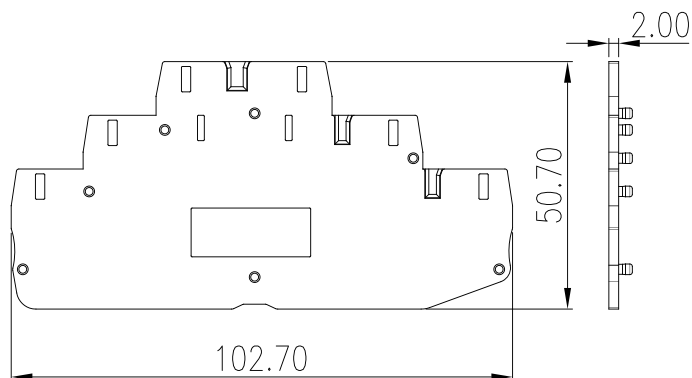

DP2.5C-3L

DIN Rail Terminal Blocks > Accessories

Specification

Product description	END COVER
Color	GREY(default)
Material	PA66
Inflammability class	UL94-V0
Compatible products	DP2.5-3L / DP2.5-3L-PV
Package	50 pcs / box