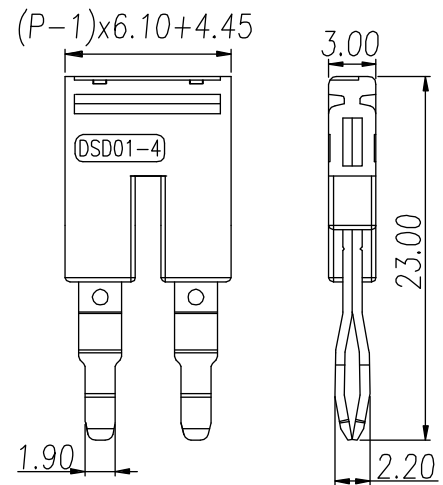

# DSD01-4XXN

DIN Rail Terminal Blocks > Accessories > Plug-in bridge

## Specification

Product description	Plug -in bridge
Color	Red
Housing material	PA
Inflammability class	UL94-V0
Material	Copper Alloy
Surface Plating	Tin plated
Position	02 ~10 P
Package	DP4 / AK4 / AK4-TN / AK4-TR / AKK4 / AK4-TP /AK4-TG / AK4-CP / AK4-TF(5X20)
Compatible products	02~04P : 100 pcs / box , 05/10P : 50 psc / box