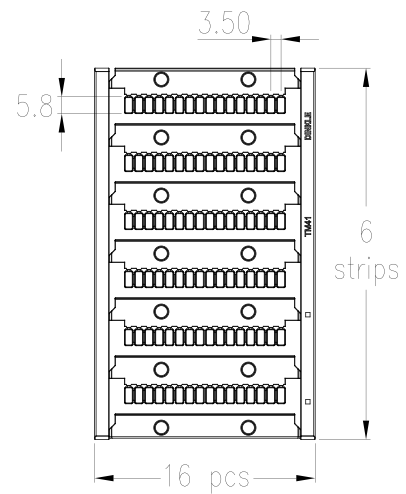

# TM46W

DIN Rail Terminal Blocks > Accessories > Marking Label

## Specification

Product description	Marking Lable
Color	White
Material	PC
Inflammability class	UL94-V2
Length	9.3 mm
Width	3.5 mm
Total number of tabs	16 x 6 = 96
Compatible products	DP1.5,DP1.5-TN,DP1.5-TR,DP1.5-PE,DP1.5-TN-PE,DP1.5-TR-PE
Package	10 pcs / box